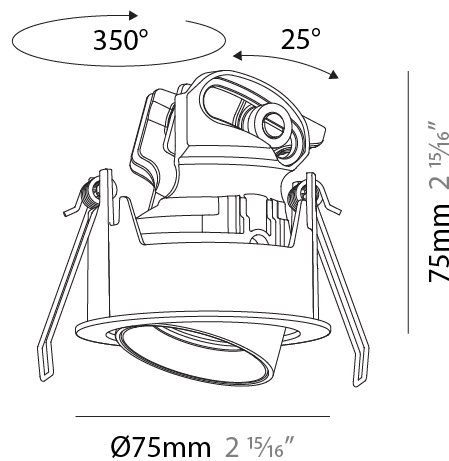

PHYSICAL

Shape: Round
Diameter (mm): 75
Diameter (in): 2 15/16
Height (mm): 75
Height (in): 2 15/16
Ceiling Thickness (mm): 1 - 25
Ceiling Thickness (in): 1/16 - 1
Min. Recessing Depth (mm): 85
Min. Recessing Depth (in): 3 3/8
Light Distribution: Downlight
Fixture Finish: [SSR / BKV / CWI / CRY / HAB / UFT / ITA / RUA / FTG / MYG / LOD / PUS / FRO / FUP / KIA / POP / BLS / SPG / MEY / GOH / GUM / CHC / COM / ABZ / JAG / OBR / MOS / ROR](#)
Fixture Material: Aluminum
Cut-out Measurements: D. 68mm / 2 11/16"
Upon Request: Unique Sizes Unique Ceiling Thickness

ELECTRICAL

Lamp Type: LED (Zhaga Standard)
Input Wattage (W): 11
Total Output Wattage (W): 10
Dimming: Tri-Mode (Non-Dimming and Phase Dimming (120Vac only) and 0-10V Dimming)
Driver Included: No
Driver Location: Recessed Housing
Driver Type: Constant Current - 120Vac
Driver Class: Class 2
Housing: See Components
Input Voltage (V): 120 - 277
Constant Current (MA): 500

LED

Number of LEDs: 1
Color Temperature (°K): [2700 / 3000 / 3500 / 4000](#)
Max. Delivered Lumen (lm): 812 / 860 / 892 / 911
Nominal Lumen (lm): 1141 / 1194 / 1238 / 1266
CRI: >90 CRI
Lamp Life (hrs): 50000

OPTICAL

Reflector°: [22 / 38 / 48](#)
Adjustability: Rotational 350° / Tilt 25°
Upon Request: Special Beam Angles

RATINGS AND CERTIFICATIONS

Certified By: Certified for North American Standards
IP rating: IP40