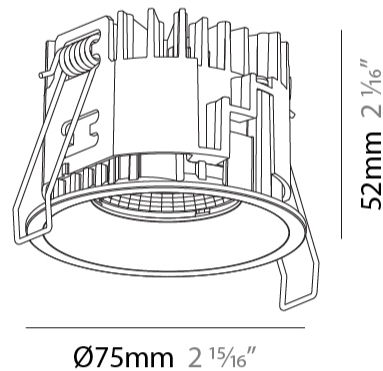

GENERAL

Series: Invader Compact
Subseries: Invader Compact
Brand: Prolicht
Division: Architectural
Mounting Type: Recessed
Mounting Location: Ceiling
Subcategory: Downlight

PHYSICAL

Shape: Round
Diameter (mm): 75
Diameter (in): 2 15/16
Height (mm): 52
Height (in): 2 1/16
Ceiling Thickness (mm): 1 - 25
Ceiling Thickness (in): 1/16 - 1
Min. Recessing Depth (mm): 55
Min. Recessing Depth (in): 2 3/16
Light Distribution: Downlight
Fixture Finish: SSR / BKV / CWI / CRY / HAB / UFT / ITA / RUA / FTG / MYG / LOD / PUS / FRO / FUP / KIA / POP / BLS / SPG / MEY / GOH / GUM / CHC / COM / ABZ / JAG / OBR / MOS / ROR
Fixture Material: Aluminum
Cut-out Measurements: D. 68mm / 2 11/16"

ELECTRICAL

Lamp Type: LED (Zhaga Standard)
Input Wattage (W): 12
Total Output Wattage (W): 9
Dimming: Tri-Mode (Non-Dimming and Phase Dimming (120Vac only) and 0-10V Dimming)
Driver Included: No
Driver Location: Recessed Housing
Driver Type: Constant Current - 120Vac
Driver Class: Class 2
Housing: See components
Input Voltage (V): 120 - 277
Constant Current (MA): 500mA

LED

Number of LEDs: 1
Color Temperature (°K): 2700 / 3000 / 3500 / 4000
Max. Delivered Lumen (lm): 1012 / 1059 / 1098 / 1123
Nominal Lumen (lm): 1141 / 1194 / 1238 / 1266
CRI: >90 CRI
Lamp Life (hrs): 50000

OPTICAL

Reflector°: 18 / 36 / 56

RATINGS AND CERTIFICATIONS

Certified By: Certified for North American Standards
IP rating: IP44